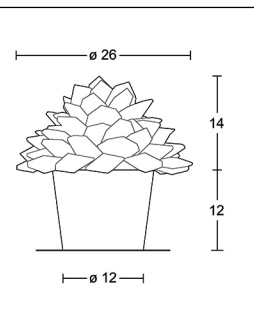

Product name : GLYCINE T.2 WT
Product Code : LP-0201-T2-WT
Product Familie : PETALE
Product Type : Floor / Table lamp
Description : Nice collection of handmade table lamps, composed of clear glass crystals in a metal pot.

Product Dimensions : Open | Packed
Height : ..... 26~ ... 30 cm.
Width : ..... 26~ ... 30 cm.
Depth : ..... 26~ ... 30 cm.
Diameter : ..... 26~ ... 30 cm.

Product Weight : (KGS)
NW : 4,5~ kg.
GW : 5,2~ kg.
Product Material : Glass crystal, metal.

Finish : Cutted crystals
Color : Clear
Default Bulb Type : G9
Bulb # : x1
Default Voltage : 220-240V
Hertz : 50Hz

Fixation : Floor/Table lamp Type L1
Default Cable Length : 160 cm.

Origin : Belgium

PETALE FAMILY

See this model and all others collections from this family by downloading the PETALE focus catalog in PDF :

Please scan this QR code

Cleaning & safety instructions

Please scan this QR code

Spiridon Deco

19 Rue de l'Ancienne Potence
7503 Froyennes, Belgique
+32 (0) 69 556 553
commercial@spiridondeco.com
www.spiridondeco.com

S.

TYPE L1