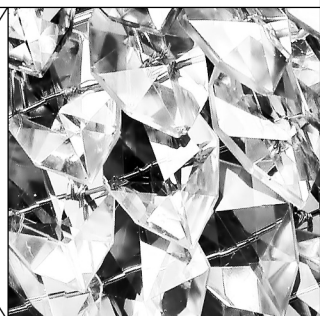

Product name : GLYCINE T.2 WT
Product Code : LP-0201-T2-WT
Product Familie : PETALE
Product Type : Floor / Table lamp
Description : Nice collection of handmade table lamps, composed of clear glass crystals in a metal pot.

Product Dimensions : Open | Packed
Height : ..... 26~ ... 30 cm.
Width : ..... 26~ ... 30 cm.
Depth : ..... 26~ ... 30 cm.
Diameter : ..... 26~ ... 30 cm.

Product Weight : (KGS)
NW : 4,5~ kg.
GW : 5,2~ kg.
Product Material : Glass crystal, metal.

Finish : Cutted crystals
Color : Clear
Default Bulb Type : G9
Bulb # : x1
Default Voltage : 220-240V
Hertz : 50Hz

Fixation : Floor/Table lamp Type L1
Default Cable Length : 160 cm.

Origin : Belgium

PETALE FAMILY

See this model and all others collections from this family by downloading the PETALE focus catalog in PDF :

Please scan this QR code

Cleaning & safety instructions

Please scan this QR code

Spiridon Deco

19 Rue de l'Ancienne Potence
7503 Froyennes, Belgique
+32 (0) 69 556 553
commercial@spiridondeco.com
www.spiridondeco.com

S.

TYPE L1