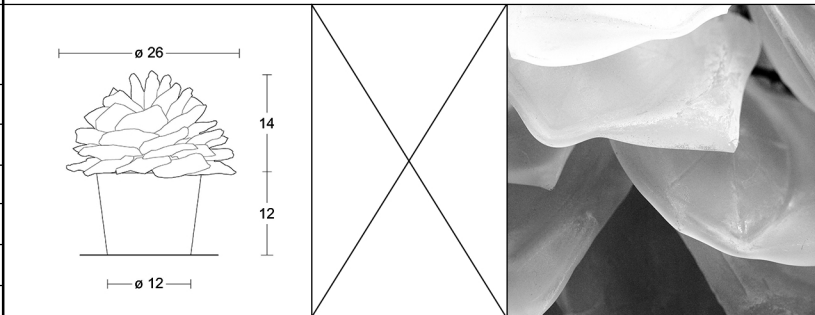

Product name : GLYCINE T.2 WM
Product Code : LP-0201-T2-WM
Product Familie : PETALE
Product Type : Floor / Table lamp
Description : Nice collection of handmade table lamps, composed of matte glass petals with burrs in a metal pot.

Product Dimensions : Open | Packed
Height : ..... 26~ ... 30 cm.
Width : ..... 26~ ... 30 cm.
Depth : ..... 26~ ... 30 cm.
Diameter : ..... 26~ ... 30 cm.
Product Weight : (KGS)
NW : 5,3~ kg.
GW : 6~ kg.

Product Material : Glass crystal, metal.

Finish : Crystal with burrs
Color : Mat
Default Bulb Type : G9
Bulb # : x1
Default Voltage : 220-240V
Hertz : 50Hz
Fixation : Floor/Table lamp Type L1
Default Cable Length : 160 cm.

Origin : Belgium

See this model and all others collections from this family by downloading the PETALE focus catalog in PDF :

Please scan this QR code

Cleaning & safety instructions

Please scan this QR code

Spiridon Deco

19 Rue de l'Ancienne Potence
7503 Froyennes, Belgique
+32 (0) 69 556 553
commercial@spiridondeco.com
www.spiridondeco.com