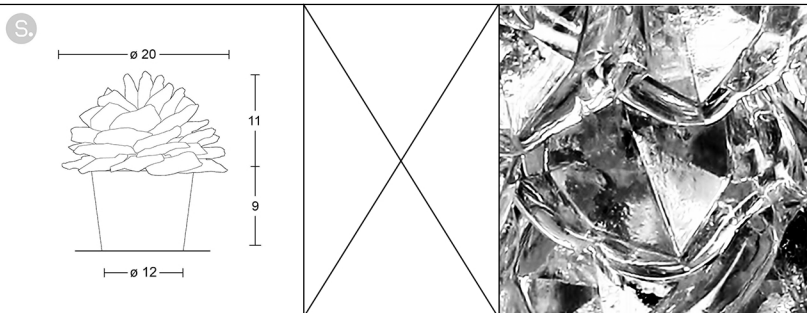

Product name : GLYCINE T.1 WB
Product Code : LP-0201-T1-WB
Product Familie : PETALE
Product Type : Floor / Table lamp
Description : Nice collection of handmade table lamps, composed of clear glass petals with burrs in a metal pot.

Product Dimensions : Open | Packed
Height : ..... 20~ ... 22 cm.
Width : ..... 20~ ... 26 cm.
Depth : ..... 20~ ... 26 cm.
Diameter : ..... 20~ ... 26 cm.

Product Weight : (KGS)
NW : 3,3~ kg.
GW : 4~ kg.

Product Material : Glass crystal, metal.

Finish : Crystal with burrs
Color : Clear
Default Bulb Type : G9
Bulb # : x1
Default Voltage : 220-240V
Hertz : 50Hz

Fixation : Floor/Table lamp Type L1
Default Cable Length : 160 cm.

Origin : Belgium

PETALE
FAMILY

Spiridon Deco

See this model and all others collections from this family by downloading the PETALE focus catalog in PDF :

Please scan this QR code

Cleaning & safety instructions

Please scan this QR code

Spiridon Deco

19 Rue de l'Ancienne Potence
7503 Froyennes, Belgique
+32 (0) 69 556 553
commercial@spiridondeco.com
www.spiridondeco.com