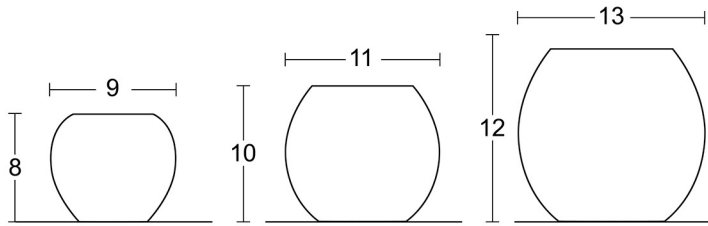

PRODUCT TITLE

Alabaster Candle Holders - Alabaster Family

PRODUCT DESCRIPTION

Three rounded alabaster candle holders of varying sizes, offering a soft and warm light.

DESCRIPTION

Illuminate your spaces with a touch of sophistication with Hamil, our new alabaster collection. These candle holders, available in three elegant sizes (H.8cm, H.10cm, and H.12cm), are designed to bring a warm and welcoming ambiance to any room. Each piece is finely crafted to reveal the natural patterns of alabaster, offering a soft and soothing glow when lit.

REFERENCES :

Small : PH-1307-8x9

Medium : PH-1307-10x11

Large : PH-1307-12x13

FEATURES

Material : High-quality alabaster

Available Sizes : • Small: Height 8 cm
• Medium: Height 10 cm
• Large: Height 12 cm

Sold in Sets : 6 pieces per set, including two of each size.